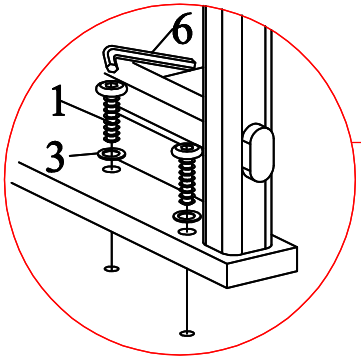

02

1 (6pcs)

BOLT M6x30