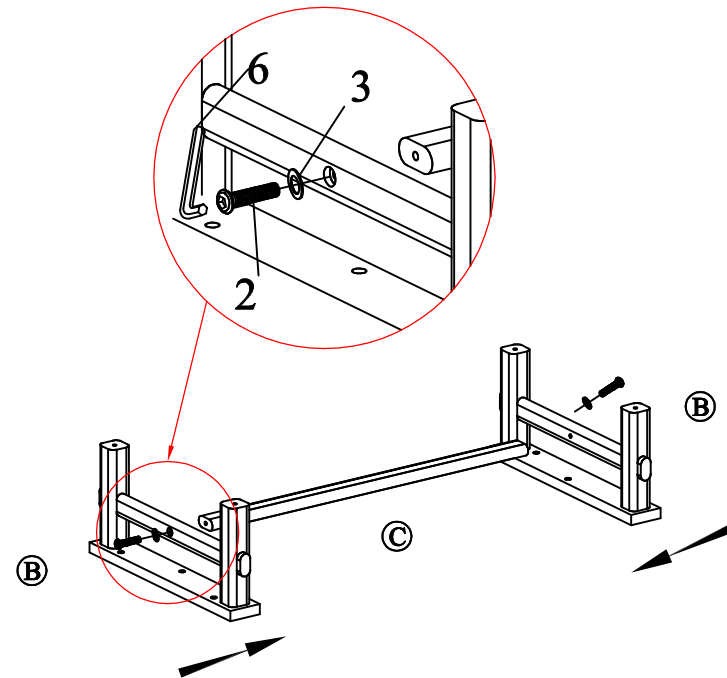

## HARDWARE LIST

No	DESCRIPTION	IMAGE	QUANTITY
1	BOLT (M6x30mm)		6
2	BOLT (M6x40mm)		2
3	FLAT WASHER		8
4			
5	LONG HANDLE		2
6	ALLEN KEY		1

2 people assembly recommended

01

2 (2pcs)

BOLT M6x40

02

1 (6pcs)