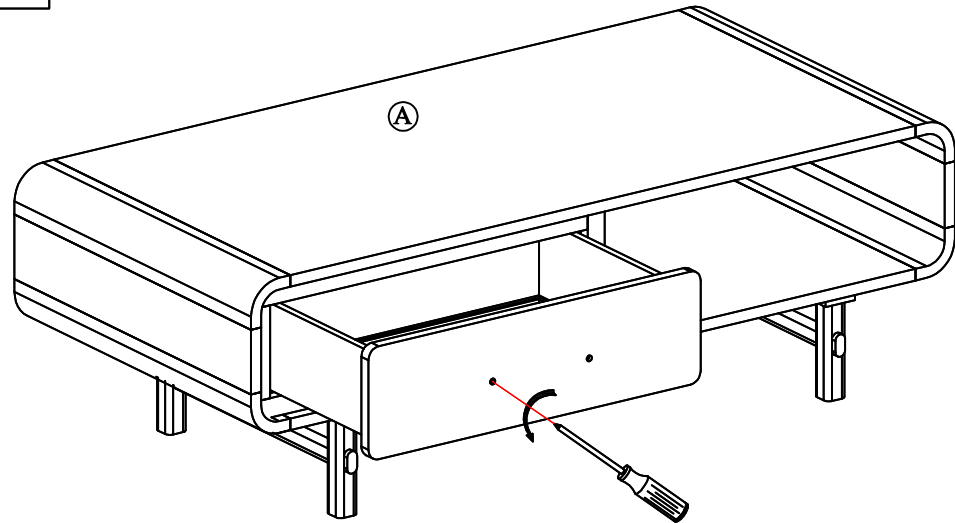

02

1 (6pcs)

BOLT M6x30

03

04