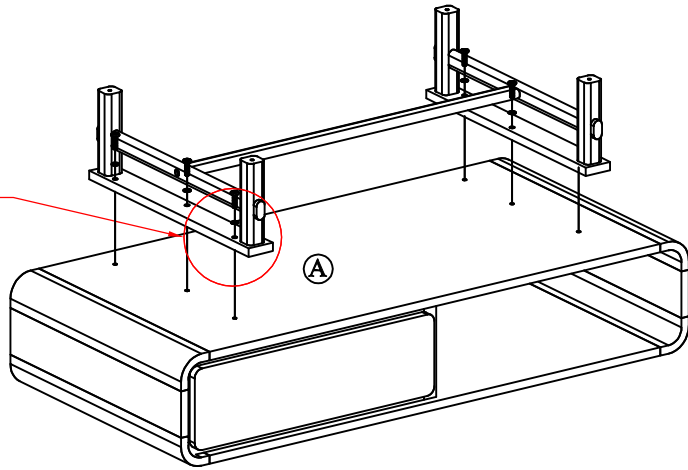

02

1 (6pcs)

BOLT M6x30