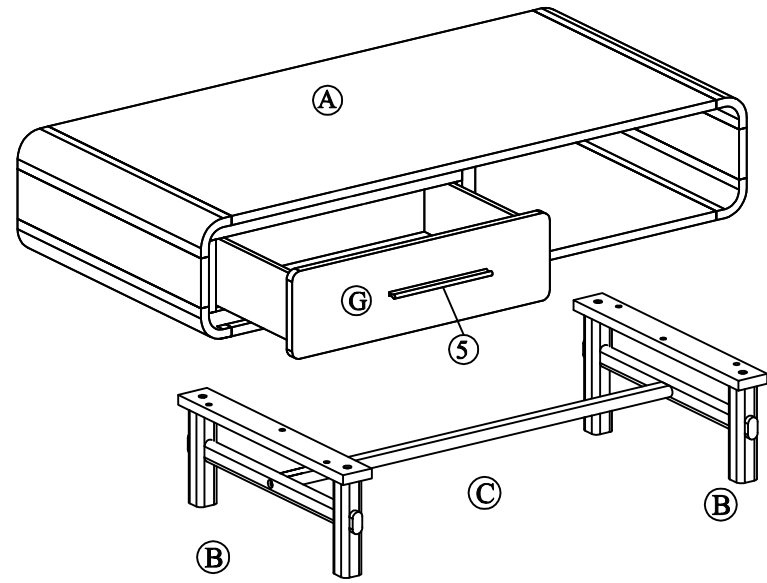

# IBIZA COFFEE TABLE 1 DRAWER

Assembly instructions:

## HARDWARE LIST

No	DESCRIPTION	IMAGE	QUANTITY
1	BOLT (M6x30mm)		6
2	BOLT (M6x40mm)		2
3	FLAT WASHER		8
4			
5	LONG HANDLE		2
6	ALLEN KEY		1

2 people assembly recommended

01

2 (2pcs)

BOLT M6x40

02

1 (6pcs)