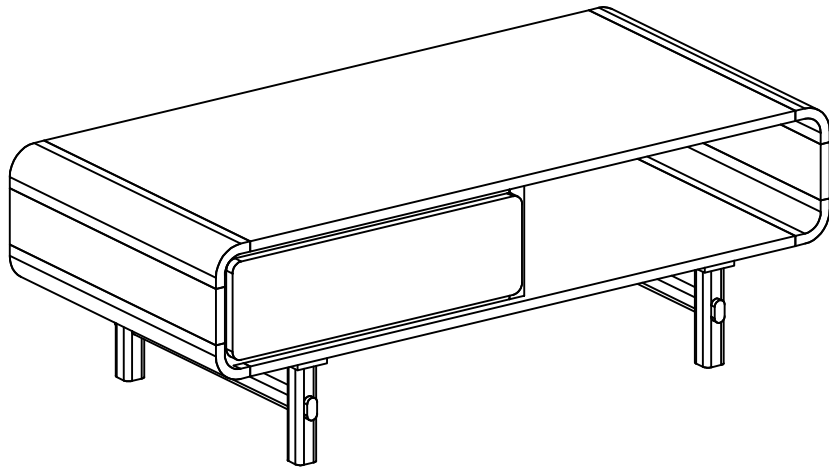

# IBIZA COFFEE TABLE 1 DRAWER

Assembly instructions:

## HARDWARE LIST

No	DESCRIPTION	IMAGE	QUANTITY
1	BOLT (M6x30mm)		6
2	BOLT (M6x40mm)		2
3	FLAT WASHER		8
4			
5	LONG HANDLE		2
6	ALLEN KEY		1

2 people assembly recommended

01

2 (2pcs)

BOLT M6x40

02

1 (6pcs)