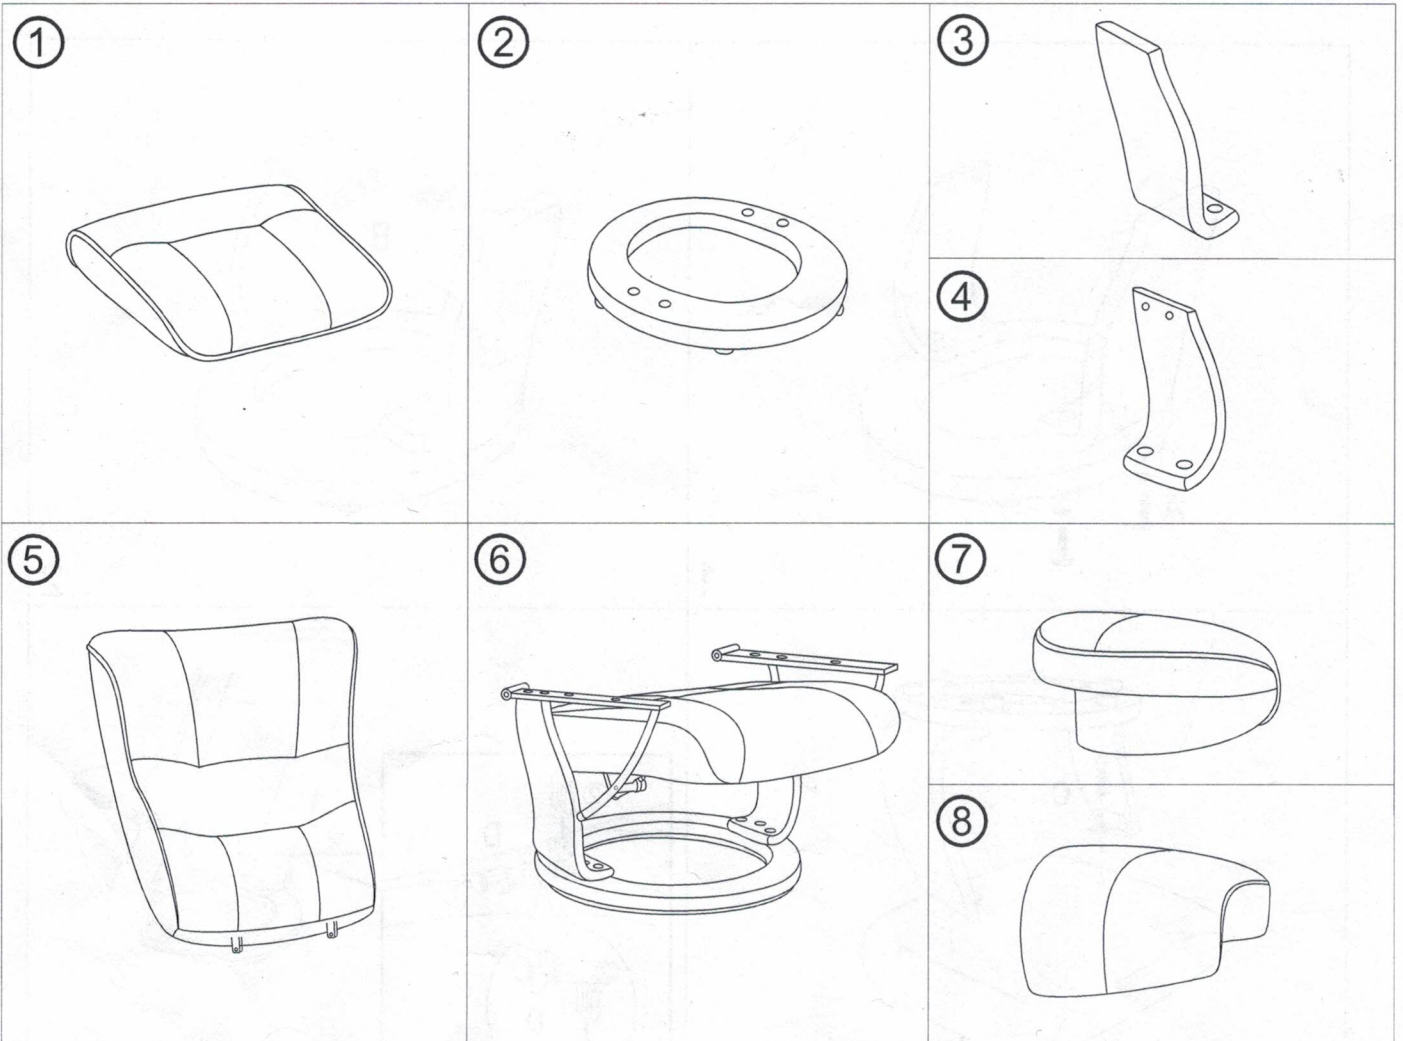

MONTREAL

64022

#10080

A	 M8X38	4PCS	D		2PCS	G	 M6X25	4PCS
B		2PCS	E	 M8X65	2PCS	H		1SET
C	 M6X20	2PCS	F		1PC			